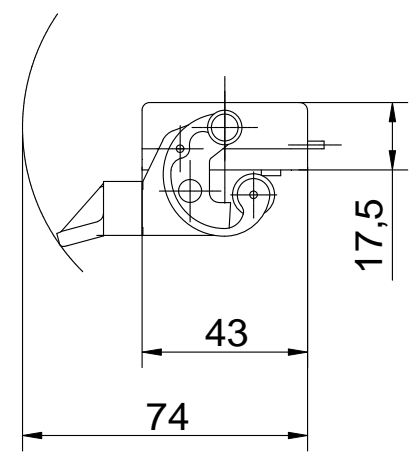

Diritti riservati | All rights reserved

Date 14.12.2006	CHC 16 LG	Scale	
Sign.	cover, with 1 lev.	1:2	