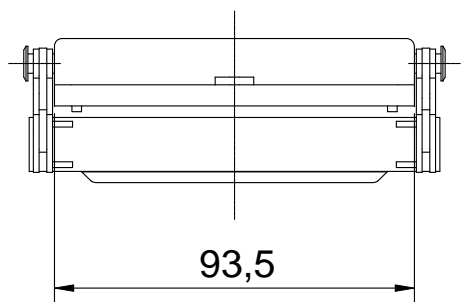

Diritti riservati | All rights reserved

Date 14.12.2006	CHC 16 LG	Scale	
Sign.	cover, with 1 lev.	1:2	