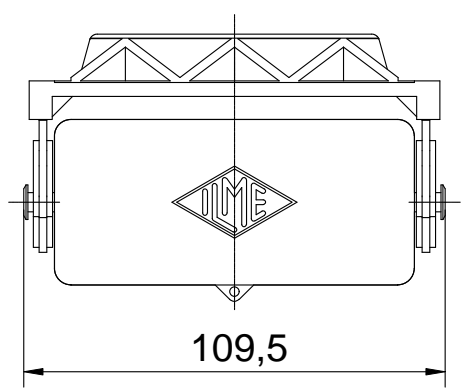

Diritti riservati | All rights reserved

Date 14.12.2006	CHC 16 LG	Scale	
Sign.	cover, with 1 lev.	1:2	